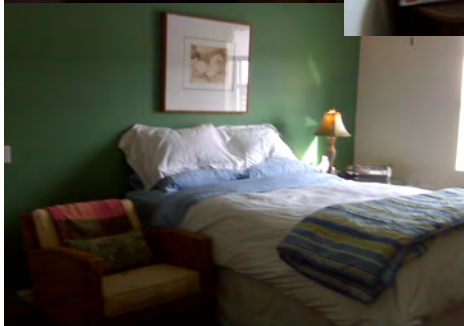

Secret Hill Farm

1435 NW 114th Loop

Ocala, Florida 34475

352-598-2444