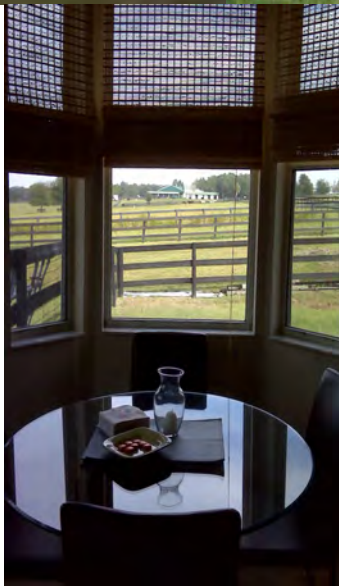

Secret Hill Farm

1435 NW 114th Loop

Ocala, Florida 34475

352-598-2444